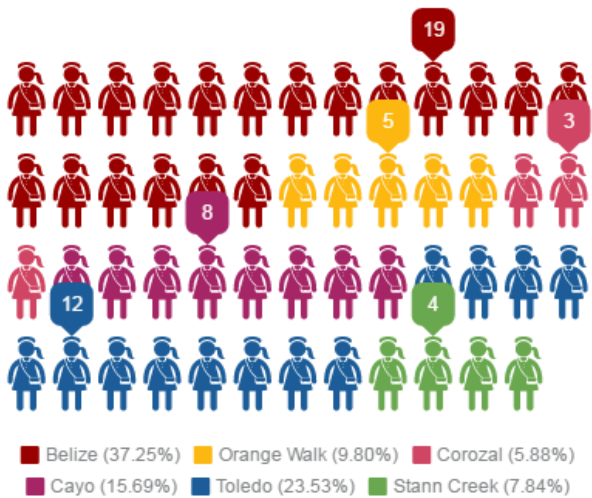

June 2016

PERIOD: 1st – 30th June 2016
Paper 1: General Crime Information

1. Major Crimes from January-June 2016:

- **Total** 1,073 incidents
- **4.8%** (50 incidents), compared to same period in Jan-Jun 2015,
- **53%** Belize District
- **25%** Cayo District

Chart A: Major Crimes Comparative Data by Districts.

Murder:

Murder Distribution by Locations for Period Jan-June 2016

Precinct 2 and Belmopan = high
 P4 = 0
 Placencia = 0

Chart B: Comparative Murder Distribution by Month

January to June 2016

Unlawful Sexual Intercourse by Urban/Rural Areas (Jan - June 2016)

Chart C. Unlawful Sexual Intercourse by Age Groups

a. Robbery/Burglary/Theft:

Robbery Distribution Chart by Month for Jan-Jun 2016

Theft Distribution Chart by Month for Jan-Jun 2016

2. Gangs

- **568** major crimes occurred in the Belize District
- **393** incidents occurred in Belize City
- **79** incidents (7.37%) were classified as **gang-related**
- There has been gradual **reduction** of 9.2% of gang related incidents compared to the Jan-June 2015 period.