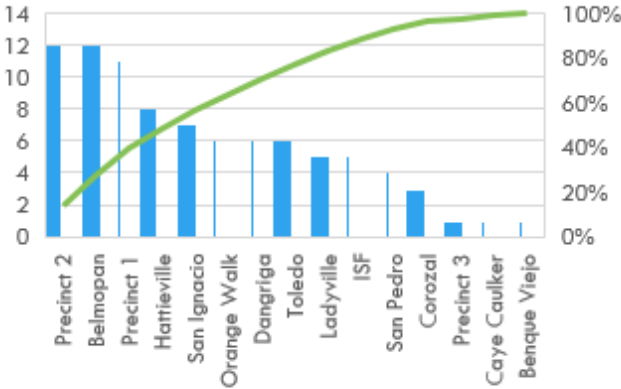

June 2016

PERIOD: 1st – 30th June 2016
Paper 1: General Crime Information

1. Major Crimes from January-June 2016:

- **Total** 1,073 incidents
- **4.8%** (50 incidents), compared to same period in Jan-Jun 2015,
- **53%** Belize District
- **25%** Cayo District

Chart A: Major Crimes Comparative Data by Districts.

Murder:

Murder Distribution by Locations for Period Jan-June 2016

Precinct 2 and Belmopan = high
 P4 = 0
 Placencia = 0

Chart B: Comparative Murder Distribution by Month