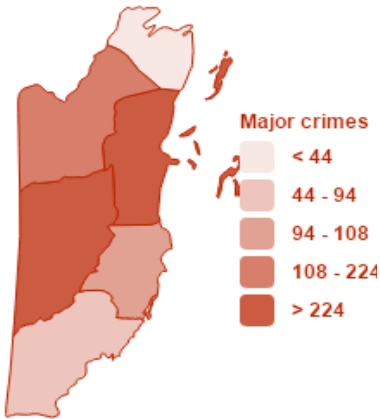

June 2016

PERIOD: 1st – 30th June 2016
Paper 1: General Crime Information

1. Major Crimes from January-June 2016:

- **Total** 1,073 incidents
- **4.8%** (50 incidents), compared to same period in Jan-Jun 2015,
- **53%** Belize District
- **25%** Cayo District

Chart A: Major Crimes Comparative Data by Districts.

Murder:

Murder Distribution by Locations for Period Jan-June 2016

Precinct 2 and Belmopan = high
 P4 = 0
 Placencia = 0

Chart B: Comparative Murder Distribution by Month

January to June 2016

Unlawful Sexual Intercourse by Urban/Rural Areas (Jan - June 2016)

Chart C. Unlawful Sexual Intercourse by Age Groups

a. Robbery/Burglary/Theft:

Robbery Distribution Chart by Month for Jan-Jun 2016

Theft Distribution Chart by Month for Jan-Jun 2016

2. Gangs

- **568** major crimes occurred in the Belize District
- **393** incidents occurred in Belize City
- **79** incidents (7.37%) were classified as **gang-related**
- There has been gradual **reduction** of 9.2% of gang related incidents compared to the Jan-June 2015 period.