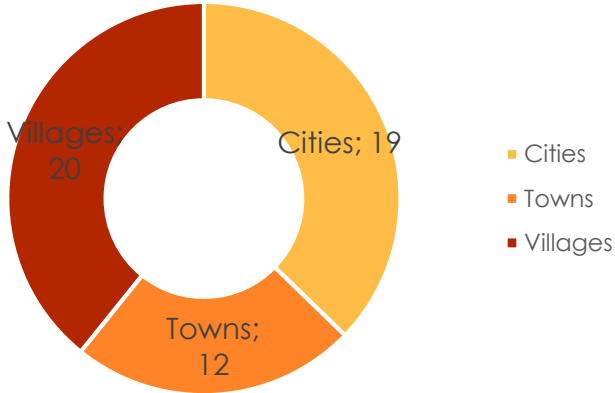

Chart A: Major Crimes Comparative Data by Districts.

Murder:

Murder Distribution by Locations for Period Jan-June 2016

Precinct 2 and Belmopan = high
 P4 = 0
 Placencia = 0

Chart B: Comparative Murder Distribution by Month

January to June 2016

Unlawful Sexual Intercourse by Urban/Rural Areas (Jan - June 2016)

Chart C. Unlawful Sexual Intercourse by Age Groups

a. Robbery/Burglary/Theft:

Robbery Distribution Chart by Month for Jan-Jun 2016

Robbery Distribution Chart by Month for Jan-Jun 2016

Burglary Distribution Chart by Month for Jan-Jun 2016

Burglary Distribution Chart by District for Jan-Jun 2016

Theft Distribution Chart by Month for Jan-Jun 2016

Theft Distribution Chart by Month for Jan-Jun 2016

2. Gangs

- **568** major crimes occurred in the Belize District
- **393** incidents occurred in Belize City
- **79** incidents (7.37%) were classified as **gang-related**
- There has been gradual **reduction** of 9.2% of gang related incidents compared to the Jan-June 2015 period.