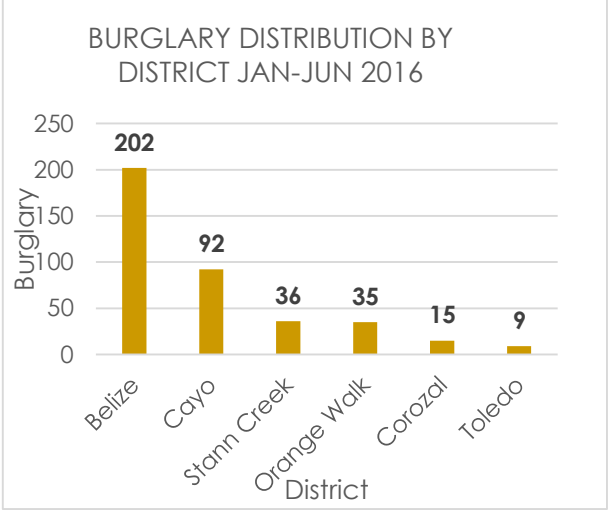

June 2016

PERIOD: 1st – 30th June 2016
Paper 1: General Crime Information

1. Major Crimes from January-June 2016:

- **Total** 1,073 incidents
- **4.8%** (50 incidents), compared to same period in Jan-Jun 2015,
- **53%** Belize District
- **25%** Cayo District

Chart A: Major Crimes Comparative Data by Districts.

Murder:

Murder Distribution by Locations for Period Jan-June 2016

Precinct 2 and Belmopan = high
 P4 = 0
 Placencia = 0

Chart B: Comparative Murder Distribution by Month

January to June 2016

Unlawful Sexual Intercourse by Urban/Rural Areas (Jan - June 2016)

Chart C. Unlawful Sexual Intercourse by Age Groups

a. Robbery/Burglary/Theft:

Robbery Distribution Chart by Month for Jan-Jun 2016

Robbery Distribution Chart by Month for Jan-Jun 2016

Burglary Distribution Chart by Month for Jan-Jun 2016

Burglary Distribution Chart by District for Jan-Jun 2016

Theft Distribution Chart by Month for Jan-Jun 2016