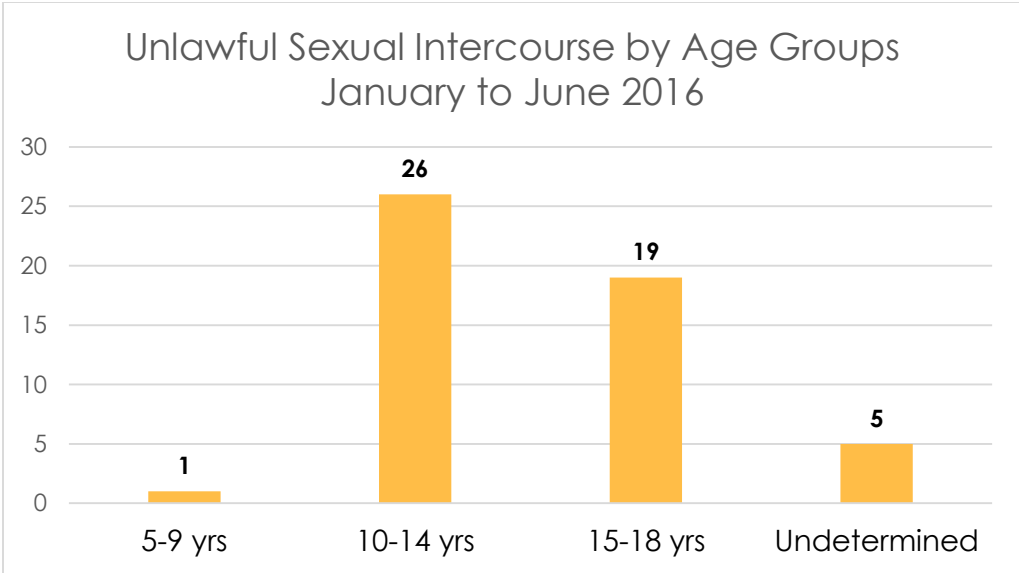

January to June 2016

Unlawful Sexual Intercourse by Urban/Rural Areas (Jan - June 2016)

Chart C. Unlawful Sexual Intercourse by Age Groups

a. Robbery/Burglary/Theft:

Robbery Distribution Chart by Month for Jan-Jun 2016