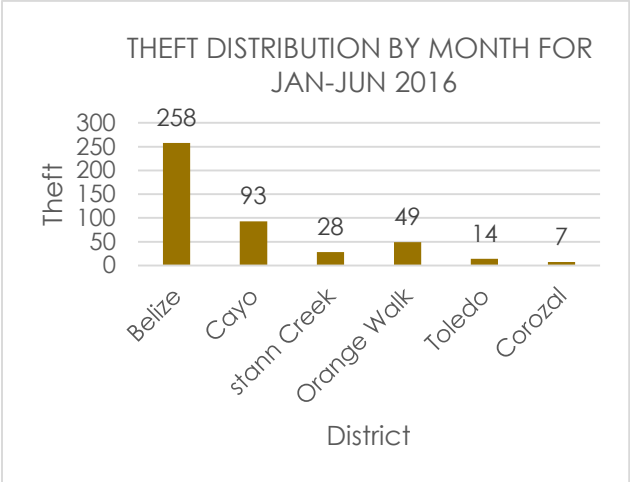

January to June 2016

Unlawful Sexual Intercourse by Urban/Rural Areas (Jan - June 2016)

Chart C. Unlawful Sexual Intercourse by Age Groups

a. Robbery/Burglary/Theft:

Robbery Distribution Chart by Month for Jan-Jun 2016

Robbery Distribution Chart by Month for Jan-Jun 2016

Burglary Distribution Chart by Month for Jan-Jun 2016

Burglary Distribution Chart by District for Jan-Jun 2016

Theft Distribution Chart by Month for Jan-Jun 2016

Theft Distribution Chart by Month for Jan-Jun 2016

2. Gangs

- **568** major crimes occurred in the Belize District
- **393** incidents occurred in Belize City
- **79** incidents (7.37%) were classified as **gang-related**
- There has been gradual **reduction** of 9.2% of gang related incidents compared to the Jan-June 2015 period.