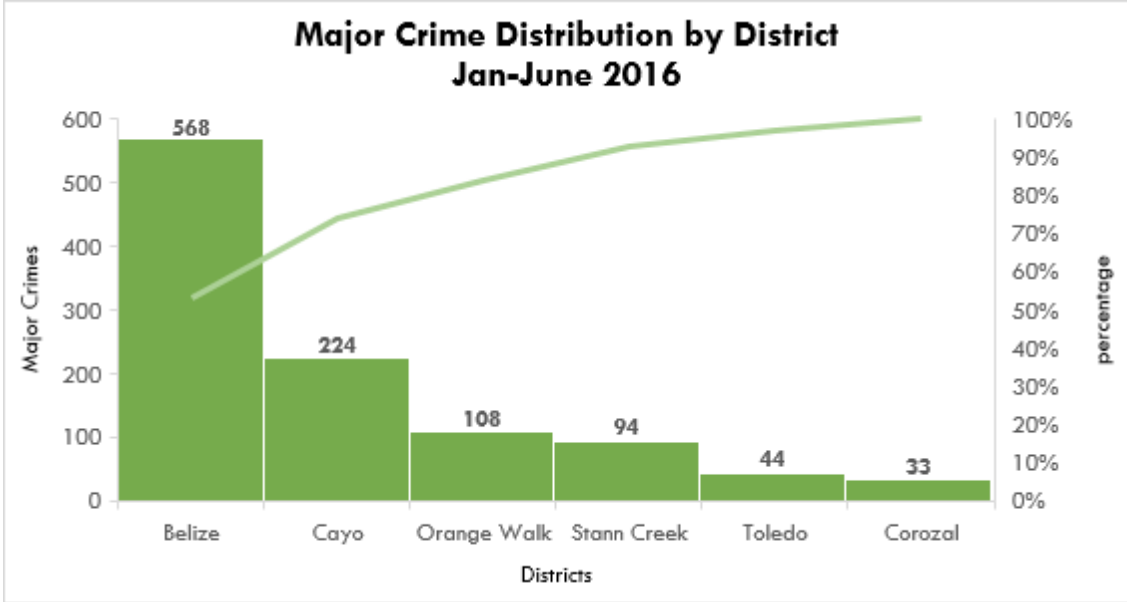

June 2016

PERIOD: 1st – 30th June 2016
Paper 1: General Crime Information

1. Major Crimes from January-June 2016:

- **Total** 1,073 incidents
- **4.8%** (50 incidents), compared to same period in Jan-Jun 2015,
- **53%** Belize District
- **25%** Cayo District

Chart A: Major Crimes Comparative Data by Districts.

Murder:

Murder Distribution by Locations for Period Jan-June 2016

Precinct 2 and Belmopan = high
 P4 = 0
 Placencia = 0

Chart B: Comparative Murder Distribution by Month

January to June 2016

Unlawful Sexual Intercourse by Urban/Rural Areas (Jan - June 2016)

Chart C. Unlawful Sexual Intercourse by Age Groups

a. Robbery/Burglary/Theft:

Robbery Distribution Chart by Month for Jan-Jun 2016

Theft Distribution Chart by Month for Jan-Jun 2016

2. Gangs

- **568** major crimes occurred in the Belize District
- **393** incidents occurred in Belize City
- **79** incidents (7.37%) were classified as **gang-related**
- There has been gradual **reduction** of 9.2% of gang related incidents compared to the Jan-June 2015 period.