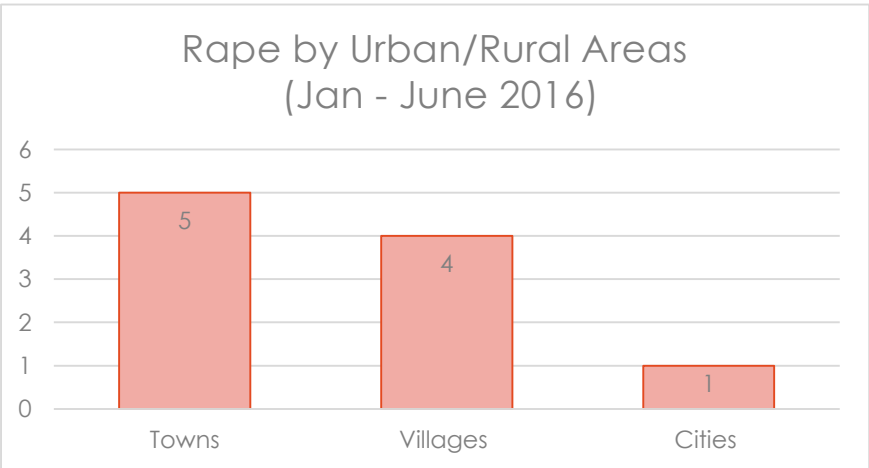

June 2016

PERIOD: 1st – 30th June 2016
Paper 1: General Crime Information

1. Major Crimes from January-June 2016:

- **Total** 1,073 incidents
- **4.8%** (50 incidents), compared to same period in Jan-Jun 2015,
- **53%** Belize District
- **25%** Cayo District

Chart A: Major Crimes Comparative Data by Districts.

Murder:

Murder Distribution by Locations for Period Jan-June 2016

Precinct 2 and Belmopan = high
 P4 = 0
 Placencia = 0

Chart B: Comparative Murder Distribution by Month

January to June 2016

Unlawful Sexual Intercourse by Urban/Rural Areas (Jan - June 2016)

Chart C. Unlawful Sexual Intercourse by Age Groups

a. Robbery/Burglary/Theft:

Robbery Distribution Chart by Month for Jan-Jun 2016