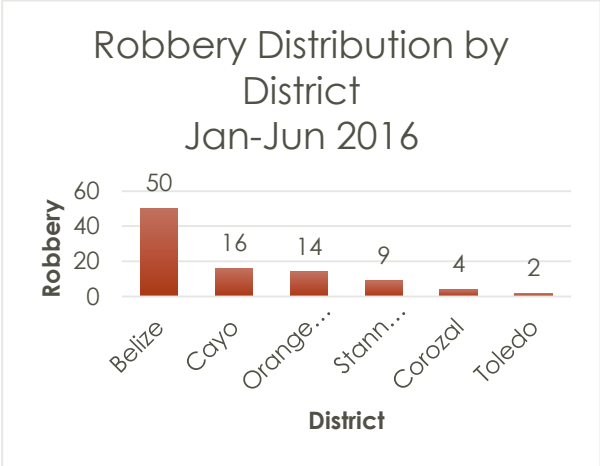

June 2016

PERIOD: 1st – 30th June 2016
Paper 1: General Crime Information

1. Major Crimes from January-June 2016:

- **Total** 1,073 incidents
- **4.8%** (50 incidents), compared to same period in Jan-Jun 2015,
- **53%** Belize District
- **25%** Cayo District

Chart A: Major Crimes Comparative Data by Districts.

Murder:

Murder Distribution by Locations for Period Jan-June 2016

Precinct 2 and Belmopan = high
 P4 = 0
 Placencia = 0

Chart B: Comparative Murder Distribution by Month

January to June 2016

Unlawful Sexual Intercourse by Urban/Rural Areas (Jan - June 2016)

Chart C. Unlawful Sexual Intercourse by Age Groups

a. Robbery/Burglary/Theft:

Robbery Distribution Chart by Month for Jan-Jun 2016

Robbery Distribution Chart by Month for Jan-Jun 2016

Burglary Distribution Chart by Month for Jan-Jun 2016

Burglary Distribution Chart by District for Jan-Jun 2016

Theft Distribution Chart by Month for Jan-Jun 2016