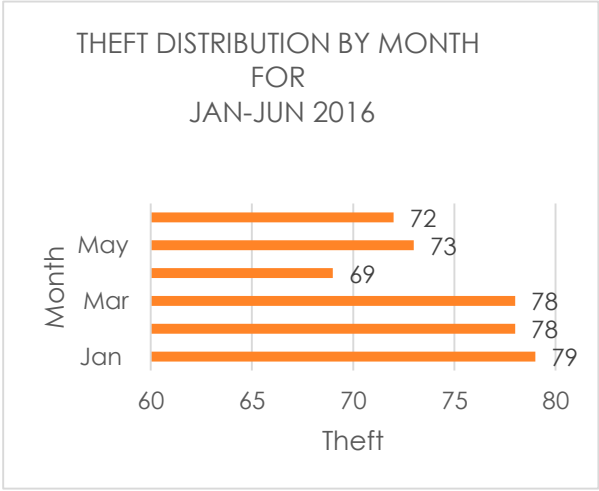

January to June 2016

Unlawful Sexual Intercourse by Urban/Rural Areas (Jan - June 2016)

Chart C. Unlawful Sexual Intercourse by Age Groups

a. Robbery/Burglary/Theft:

Robbery Distribution Chart by Month for Jan-Jun 2016

Robbery Distribution Chart by Month for Jan-Jun 2016

Burglary Distribution Chart by Month for Jan-Jun 2016

Burglary Distribution Chart by District for Jan-Jun 2016

Theft Distribution Chart by Month for Jan-Jun 2016

Theft Distribution Chart by Month for Jan-Jun 2016

2. Gangs

- **568** major crimes occurred in the Belize District
- **393** incidents occurred in Belize City
- **79** incidents (7.37%) were classified as **gang-related**
- There has been gradual **reduction** of 9.2% of gang related incidents compared to the Jan-June 2015 period.