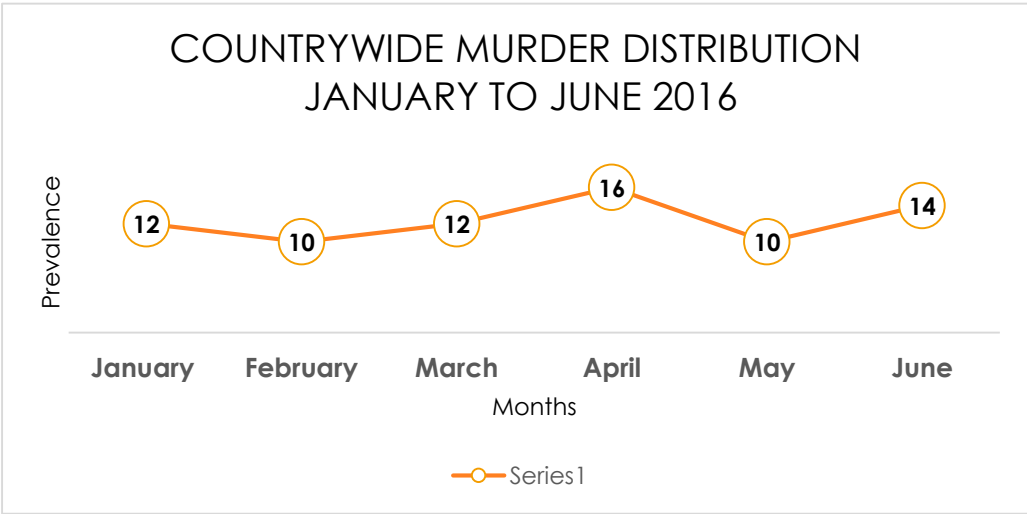

June 2016

PERIOD: 1st – 30th June 2016
Paper 1: General Crime Information

1. Major Crimes from January-June 2016:

- **Total** 1,073 incidents
- **4.8%** (50 incidents), compared to same period in Jan-Jun 2015,
- **53%** Belize District
- **25%** Cayo District

Chart A: Major Crimes Comparative Data by Districts.

Murder:

Murder Distribution by Locations for Period Jan-June 2016

Precinct 2 and Belmopan = high
 P4 = 0
 Placencia = 0

Chart B: Comparative Murder Distribution by Month

January to June 2016

Unlawful Sexual Intercourse by Urban/Rural Areas (Jan - June 2016)

Chart C. Unlawful Sexual Intercourse by Age Groups

a. Robbery/Burglary/Theft:

Robbery Distribution Chart by Month for Jan-Jun 2016