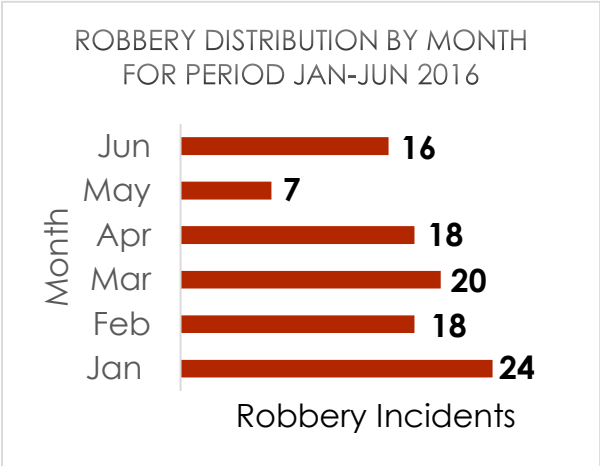

June 2016

PERIOD: 1st – 30th June 2016
Paper 1: General Crime Information

1. Major Crimes from January-June 2016:

- **Total** 1,073 incidents
- **4.8%** (50 incidents), compared to same period in Jan-Jun 2015,
- **53%** Belize District
- **25%** Cayo District

January to June 2016

Unlawful Sexual Intercourse by Urban/Rural Areas (Jan - June 2016)

Chart C. Unlawful Sexual Intercourse by Age Groups

a. Robbery/Burglary/Theft:

Robbery Distribution Chart by Month for Jan-Jun 2016

Theft Distribution Chart by Month for Jan-Jun 2016

2. Gangs

- **568** major crimes occurred in the Belize District
- **393** incidents occurred in Belize City
- **79** incidents (7.37%) were classified as **gang-related**
- There has been gradual **reduction** of 9.2% of gang related incidents compared to the Jan-June 2015 period.