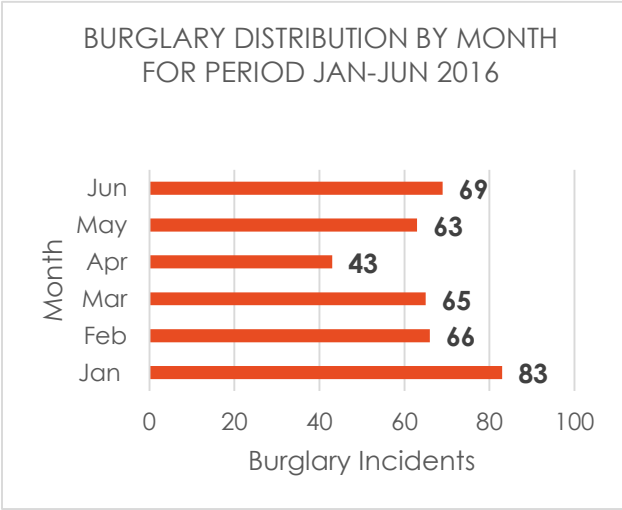

June 2016

PERIOD: 1st – 30th June 2016
Paper 1: General Crime Information

1. Major Crimes from January-June 2016:

- **Total** 1,073 incidents
- **4.8%** (50 incidents), compared to same period in Jan-Jun 2015,
- **53%** Belize District
- **25%** Cayo District

January to June 2016

Unlawful Sexual Intercourse by Urban/Rural Areas (Jan - June 2016)

Chart C. Unlawful Sexual Intercourse by Age Groups

a. Robbery/Burglary/Theft:

Robbery Distribution Chart by Month for Jan-Jun 2016

Robbery Distribution Chart by Month for Jan-Jun 2016

Burglary Distribution Chart by Month for Jan-Jun 2016

Burglary Distribution Chart by District for Jan-Jun 2016

Theft Distribution Chart by Month for Jan-Jun 2016

Theft Distribution Chart by Month for Jan-Jun 2016

2. Gangs

- **568** major crimes occurred in the Belize District
- **393** incidents occurred in Belize City
- **79** incidents (7.37%) were classified as **gang-related**
- There has been gradual **reduction** of 9.2% of gang related incidents compared to the Jan-June 2015 period.