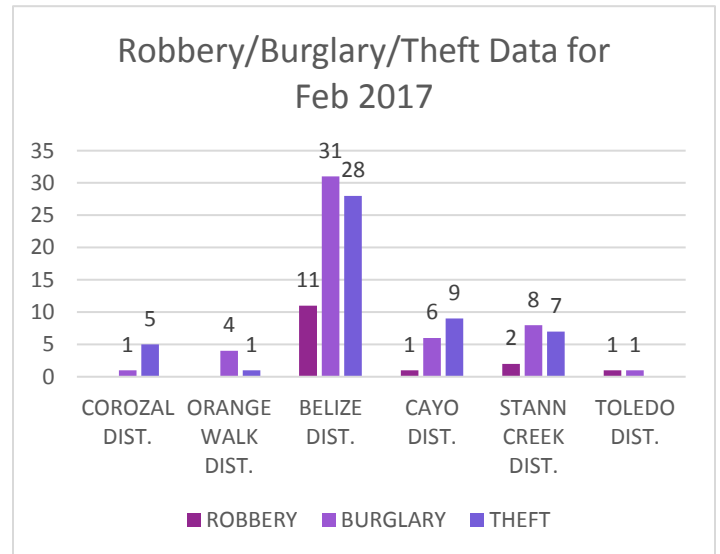

### Robbery/Burglary/Theft:

Chart D: RBT for February 2017

Chart E: RBT Data by Location

## 2. Gangs

- **81** major crimes occurred in the Belize District in February 2017
- **13** incidents were classified as **gang-related**

SHOOTING

Chart Area

BURGLARY

MURDER

ROBBERY

THEFT