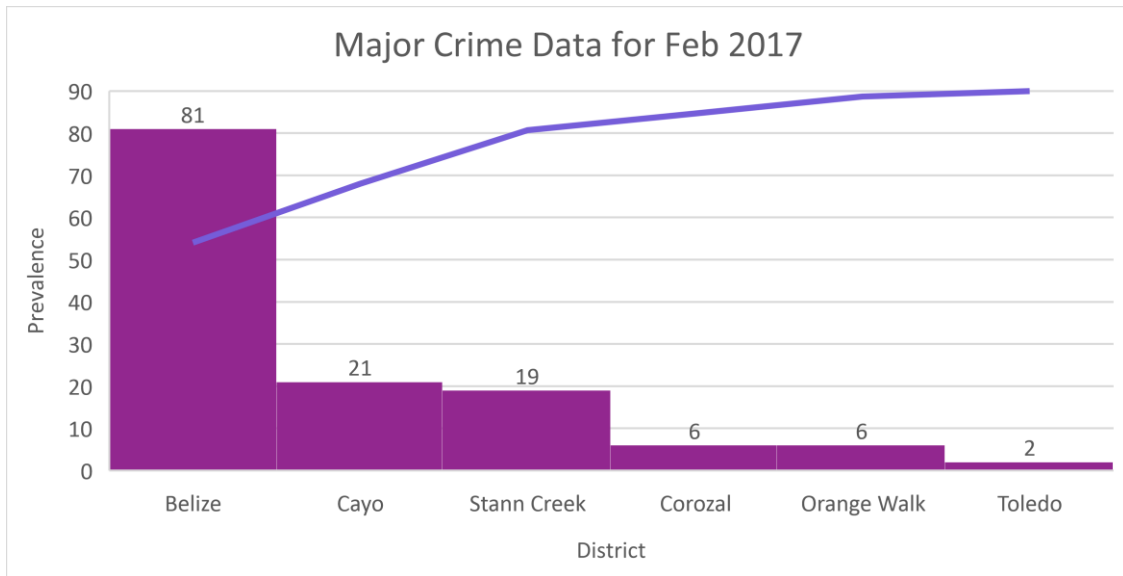

# Crime Analysis Report

PERIOD: 1<sup>st</sup> – 28<sup>th</sup> February, 2017

**Chart A: Major Crimes Data for February 2017, by location**

**Chart B: Major Crime Comparison for February 2016/2017**