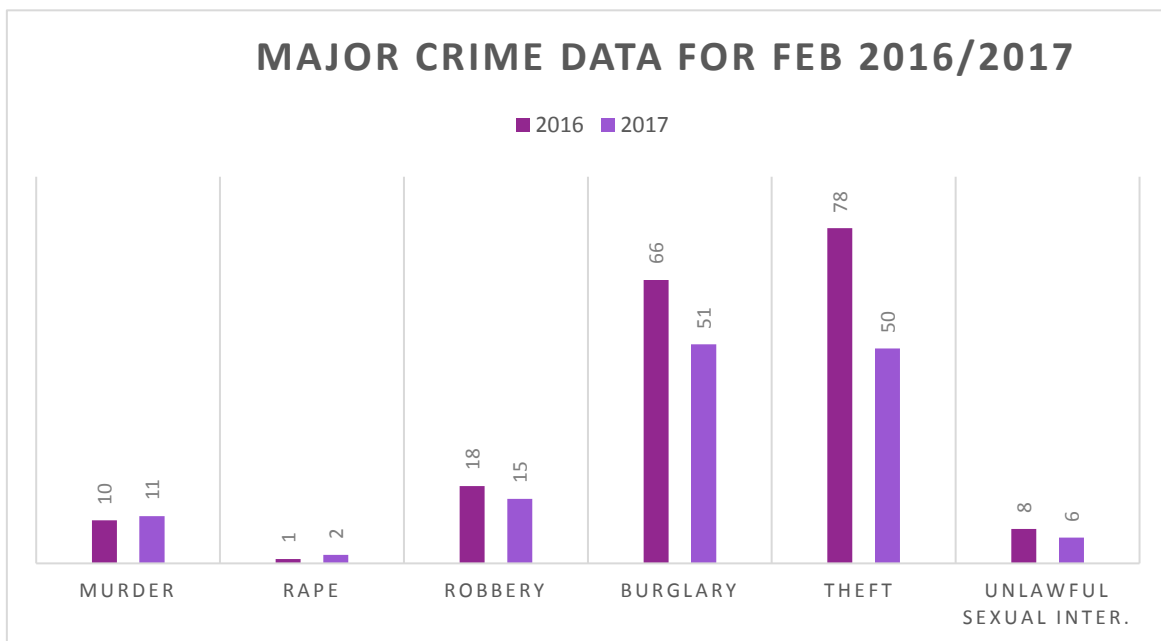

# Crime Analysis Report

PERIOD: 1<sup>st</sup> – 28<sup>th</sup> February, 2017

**Chart A: Major Crimes Data for February 2017, by location**

**Chart B: Major Crime Comparison for February 2016/2017**