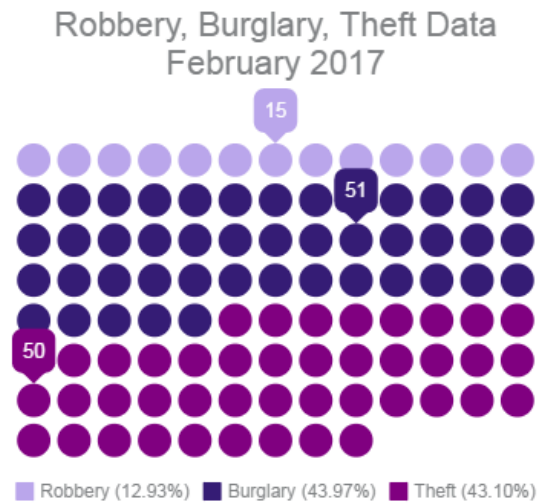

### Robbery/Burglary/Theft:

Chart D: RBT for February 2017

Chart E: RBT Data by Location

## 2. Gangs

- **81** major crimes occurred in the Belize District in February 2017
- **13** incidents were classified as **gang-related**

SHOOTING

Chart Area

BURGLARY

MURDER

ROBBERY

THEFT