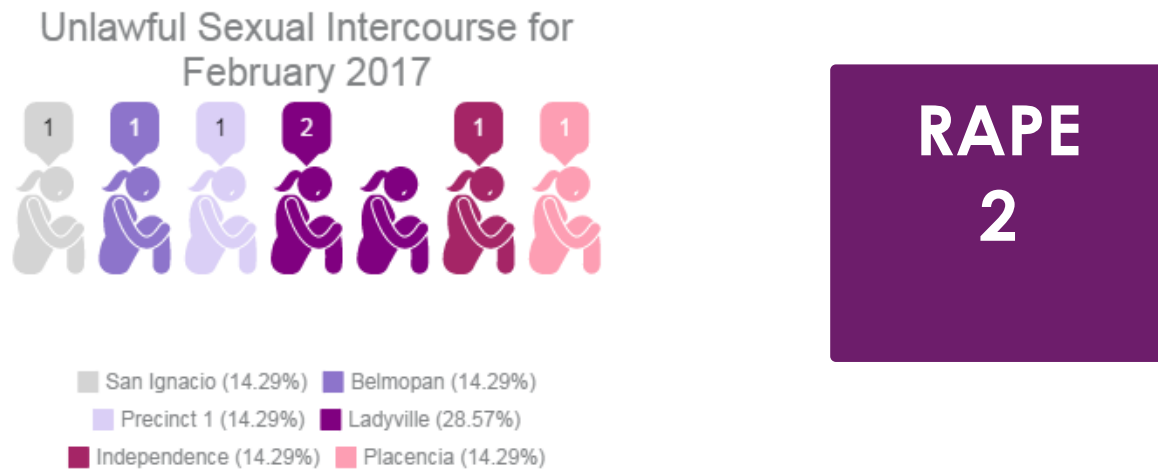

Sexual Offenses